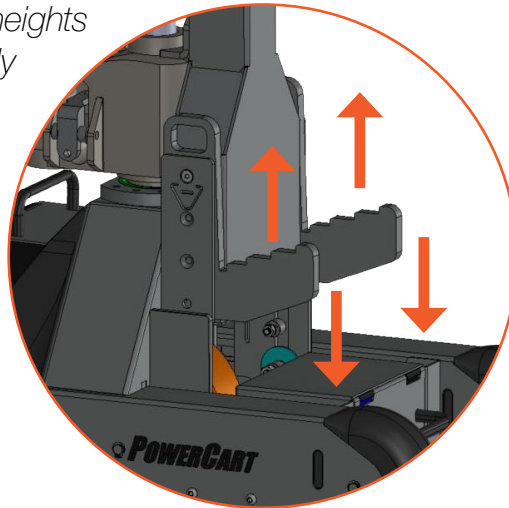

**THE NEXT GENERATION OF INDUSTRIAL CART MOVERS.**

The **PowerCart L-Series** is an innovative machine designed to power your existing carts, quickly engaging and lifting while easily moving up to 1,500 lbs., allowing simple and ergonomic powered movement for any operator. The PCL is the most maneuverable cart mover on the market, does not require a cart side hitch, can travel up to 3.5 mph with variable speed control, and has a compact removable rechargeable Li-ion battery available.

*Adjustable and custom "tines" allow for variable connection configurations and heights to connect to virtually any type of cart.*

**POWERFUL**

**QUICK CHARGE**

**ERGONOMIC**

**Suitable for:** HEAVY INDUSTRY, GENERAL MANUFACTURING, FOOD DISTRIBUTION, WAREHOUSE, AND MORE.